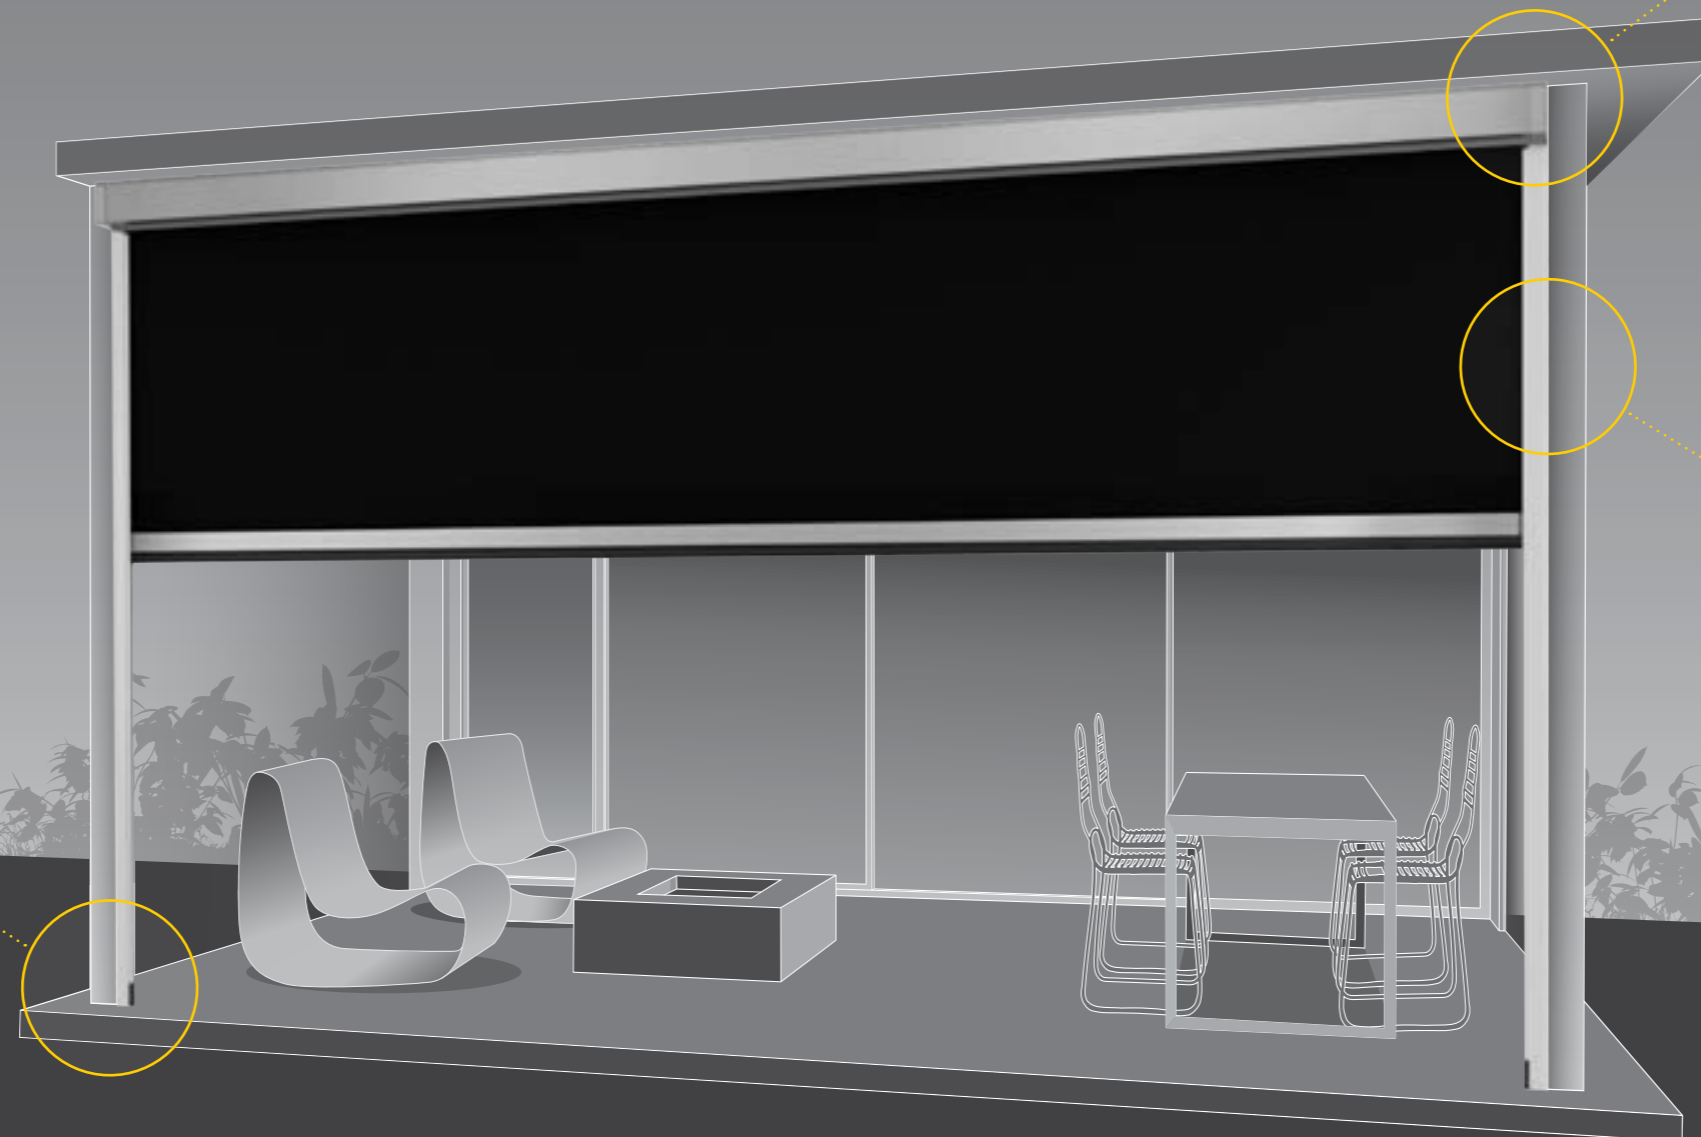

Your custom designed blinds can be made in widths up to 7 metres with a 5m drop, offering you an external solution to fit almost any area.

Customised headbox configuration

Zipscreen's headboxes are manufactured from high quality aluminum featuring a square, modern profile. From the sleek and compact Box 120 to the adaptable Box 160 and the robust Box 190, each option is engineered for consistent aesthetics and seamless integration.

One action Ultra-Lock

Exclusive to Zipscreen, the patented Ultra-Lock is a hidden locking mechanism that integrates into the side channel of the system. The result? A secure and tensioned blind with an ultra-smooth taut fabric finish.

Hidden fabric retention

Concealed within the channels, z-LOCK™ securely fastens the fabric in position creating a strong, streamlined finish. With precision integration, the zip-guided system ensures zero gaps between the fabric and channel while ensuring an effortless operation.

Zipscreen control options

“Hey Siri...
open my shades”

Manual

Control your Zipscreen manually, using either a cost-effective spring or crank solution. Simply open or close by hand using the weight bar or by winding the detachable crank handle.