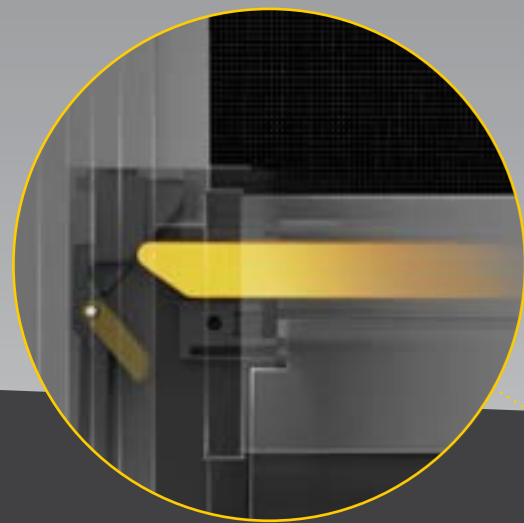

INSECT PROTECTION

ALL SEASONS LIVING

DESIGN INNOVATION

EASY TO CONTROL

The Zipscreen difference

Zipscreen is Australian designed and manufactured and features the latest in technological innovation - ensuring the finest outdoor shade solution.

Your custom designed blinds can be made in widths up to 7 metres with a 5m drop, offering you an external solution to fit almost any area.

Customised headbox configuration

Zipscreen's headboxes are manufactured from high quality aluminum featuring a square, modern profile. From the sleek and compact Box 120 to the adaptable Box 160 and the robust Box 190, each option is engineered for consistent aesthetics and seamless integration.

One action Ultra-Lock

Exclusive to Zipscreen, the patented Ultra-Lock is a hidden locking mechanism that integrates into the side channel of the system. The result? A secure and tensioned blind with an ultra-smooth taut fabric finish.

Hidden fabric retention

Concealed within the channels, z-LOCK™ securely fastens the fabric in position creating a strong, streamlined finish. With precision integration, the zip-guided system ensures zero gaps between the fabric and channel while ensuring an effortless operation.