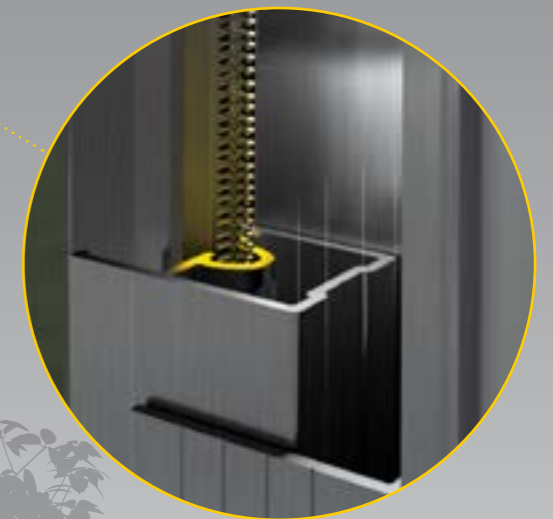

Your custom designed blinds can be made in widths up to 7 metres with a 5m drop, offering you an external solution to fit almost any area.

Customised headbox configuration

Zipscreen's headboxes are manufactured from high quality aluminum featuring a square, modern profile. From the sleek and compact Box 120 to the adaptable Box 160 and the robust Box 190, each option is engineered for consistent aesthetics and seamless integration.

One action Ultra-Lock

Exclusive to Zipscreen, the patented Ultra-Lock is a hidden locking mechanism that integrates into the side channel of the system. The result? A secure and tensioned blind with an ultra-smooth taut fabric finish.

Hidden fabric retention

Concealed within the channels, z-LOCK™ securely fastens the fabric in position creating a strong, streamlined finish. With precision integration, the zip-guided system ensures zero gaps between the fabric and channel while ensuring an effortless operation.

Zipscreen control options

“Hey Siri...
open my shades”

Manual

Control your Zipscreen manually, using either a cost-effective spring or crank solution. Simply open or close by hand using the weight bar or by winding the detachable crank handle.