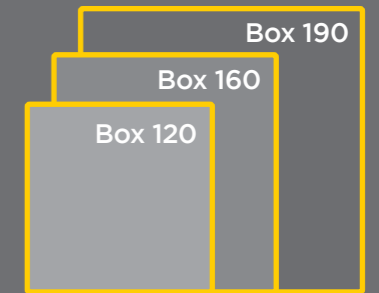

Your custom designed blinds can be made in widths up to 7 metres with a 5m drop, offering you an external solution to fit almost any area.

Customised headbox configuration

Zipscreen's headboxes are manufactured from high quality aluminum featuring a square, modern profile. From the sleek and compact Box 120 to the adaptable Box 160 and the robust Box 190, each option is engineered for consistent aesthetics and seamless integration.